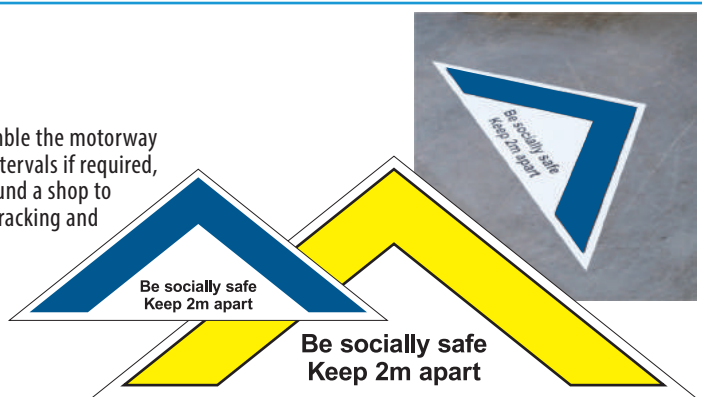

SOCIAL DISTANCING FLOOR DISTANCE CHEVRONS

Laminated self adhesive vinyl with anti-slip properties. This design to resemble the motorway chevron graphic, which is widely recognised. They can be used at 2 metre intervals if required, however the main use of these signs is to introduce a pathfinding route around a shop to encourage the flow of traffic in one direction. This would stop people back tracking and coming into unnecessary contact with others.

Description	Size	Code	Pk	Qty
Chevron	500 x 200mm	STP230	1	1
Chevron	800 x 320mm	STP231	1	1