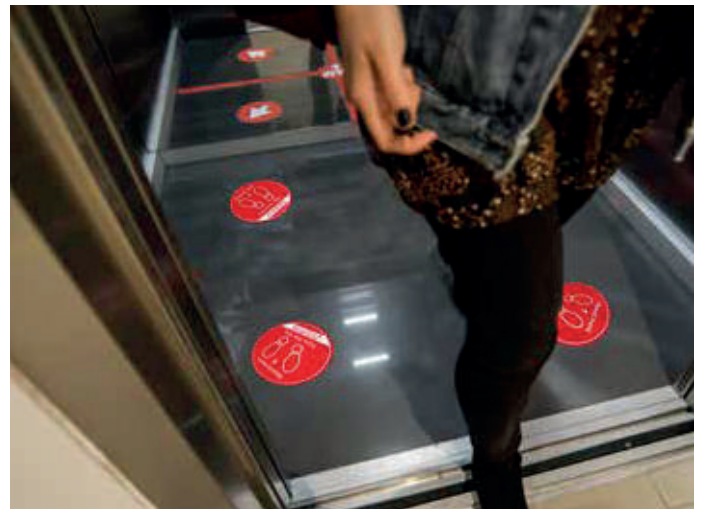

SOCIAL DISTANCING FLOOR DISTANCE MARKERS

Laminated self adhesive vinyl with anti-slip properties. Good for use on uneven surfaces with no ridges. For use in queuing system to keep people at the required distance from each other.

SELF ADHESIVE FLOOR GRAPHICS

Highly visible floor markers to show individuals where to stand when waiting or inside a lift.

Description	Colour	Size	Code	Pk
Stand clear of lift doors	Amber	400mm Dia	STP037	1
Stand here	Red	200mm Dia	STP276	1