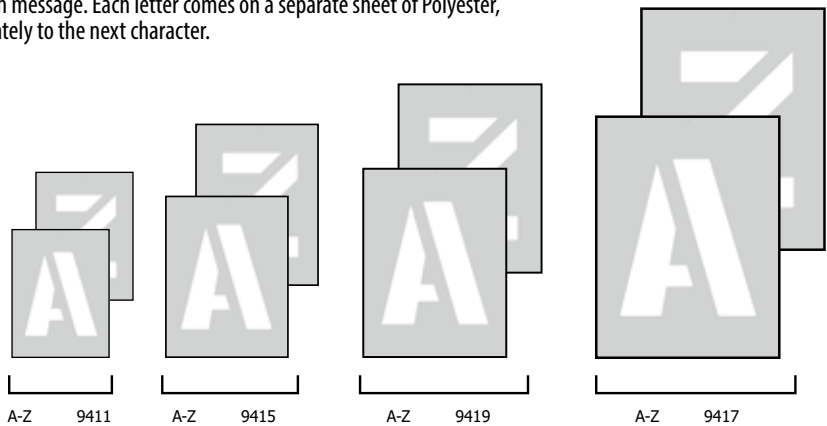

NOTE: SIZE REFERS TO THE CHARACTER HEIGHT, WITH THE WIDTH VARYING DEPENDANT ON THE INDIVIDUAL CHARACTER.

Description	Size	Code	Pk
A-Z	150mm	9411	1
A-Z	200mm	9415	1
A-Z	250mm	9419	1
A-Z	300mm	9417	1

ARROW SYMBOL STENCILS