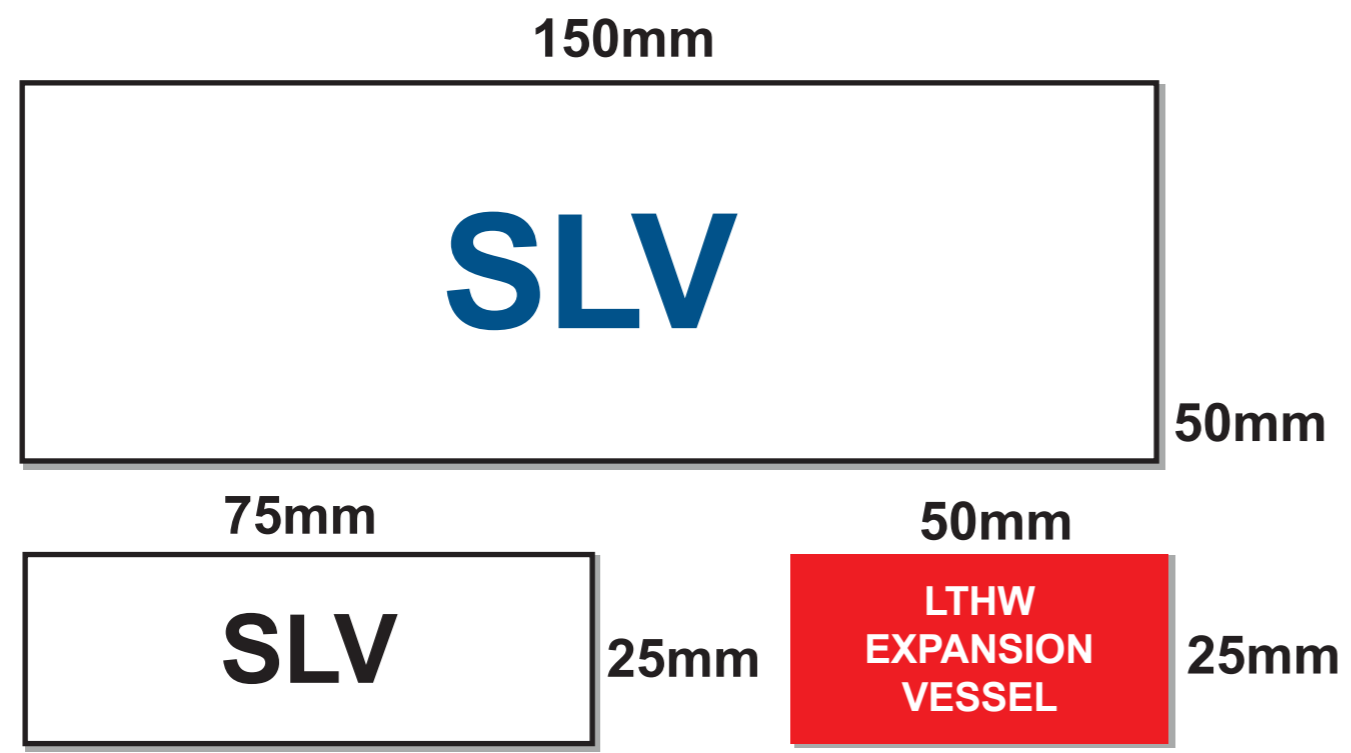

DID YOU KNOW?

We can also engrave labels for you in a range of colours and sizes.

Contact us today for more info!

T: 0141 779 3574
E: signs@logolabels.co.uk
W: www.logolabels.co.uk

LASER ENGRAVING

ITEMS ON THIS PAGE
ARE TO SCALE TO HELP
WHEN ORDERING